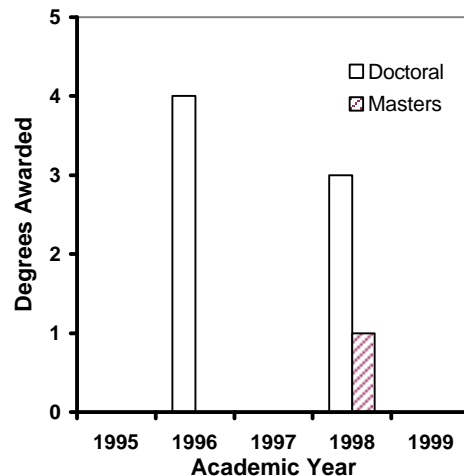

Biochemistry

1998-1999

Graduate Enrollment:

	Doctoral	Post-Doc
Total	30	16
Gender: Male	23	7
Female	7	9
Newly-Enrolled	9	4
Male	7	2
Female	2	2
Minority: Total	2	1
Black	1	0
Citizenship: KY	8	1
International	9	12

Degrees Awarded:

	Doctoral
Total	0
Gender: Male	0
Female	0
Minority: Total	0
Black	0
Citizenship: KY	0
International	0

1994-1995 to 1998-1999

Degrees Awarded:

Assistantships & Fellowships:

	Fall 1998	Spring 1999
Teaching Asst.	-	-
TA Stipend*		
Research Asst.	21	19
RA Stipend*	$286,626	
Graduate Asst.	-	-
GA Stipend*		
Fellowships	7	7
Fellow. Stipend*	$94,458	
Total Stipend*	$381,084	

Tuition Scholarships:

TA/RA/GA & Fellowship Tuition Scholarships (incl. TORA Awards)	$112,526	
TORA Awards	Fall 1998	Spring 1999
Number	11	12

Applications:

	Doctoral
Received	194
Completed	56
Admitted	11
Gender: Male	100
Female	94
Minority: Total	1
Black	1
Citizenship: KY	4
International	180
Selectivity	0.20
Yield	0.82

Graduate School Support:

Form of Support	No.	Amount
Dissertation Enhance.		
Commonwealth Res.	1	$905
Student Support	12	$2,410
KY Res. Challenge	1	$500
GS Development		
Visit. Dist. Faculty		
Commonwealth Incent.