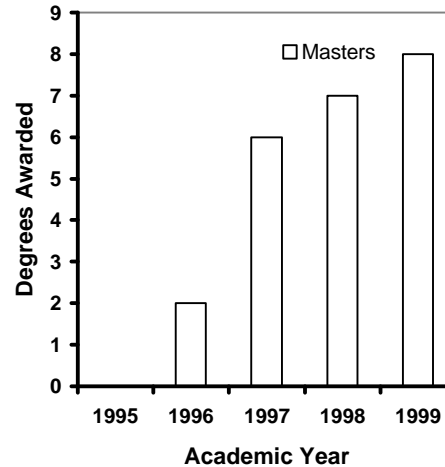

Plant and Soil Science

1998-1999

Graduate Enrollment:

	Masters	Post-Doc
Total	30	1
Gender: Male	15	0
Female	15	1
Newly-Enrolled	5	0
Male	3	0
Female	2	0
Minority: Total	2	0
Black	0	0
Citizenship: KY	22	0
International	7	1

Degrees Awarded:

	Masters
Total	8
Gender: Male	5
Female	3
Minority: Total	0
Black	0
Citizenship: KY	5
International	2

1994-1995 to 1998-1999

Degrees Awarded:

Assistantships & Fellowships:

	Fall 1998	Spring 1999
Teaching Asst.	-	-
TA Stipend*		
Research Asst.	17	16
RA Stipend*	\$195,602	
Graduate Asst.	-	-
GA Stipend*		
Fellowships	2	3
Fellow. Stipend*	\$23,999	
Total Stipend*	\$219,601	