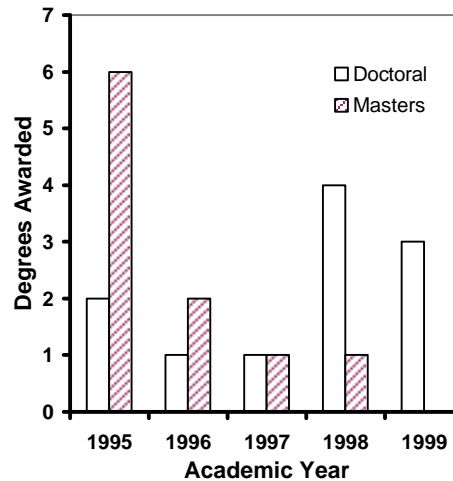

Soil Science

1998-1999

Graduate Enrollment:

	Doctoral
Total	10
Gender: Male	8
Female	2
Newly-Enrolled	2
Male	1
Female	1
Minority: Total	0
Black	0
Citizenship: KY	3
International	5

Degrees Awarded:

	Doctoral
Total	3
Gender: Male	2
Female	1
Minority: Total	0
Black	0
Citizenship: KY	1
International	2

Assistantships & Fellowships:

	Fall 1998	Spring 1999
Teaching Asst.	-	-
TA Stipend*		
Research Asst.	5	4
RA Stipend*	$38,510	
Graduate Asst.	-	-
GA Stipend*		
Fellowships	2	3
Fellow. Stipend*	$35,000	
Total Stipend*	$73,510	

1994-1995 to 1998-1999

Degrees Awarded:

Applications:

	Doctoral
Received	9
Completed	3
Admitted	2
Gender: Male	6
Female	3
Minority: Total	1
Black	1
Citizenship: KY	1
International	5
Selectivity	0.67
Yield	1.00

Tuition Scholarships:

TA/RA/GA & Fellowship Tuition Scholarships (incl. TORA Awards)	$38,878
TORA Awards	
Number	Fall 1998: - Spring 1999: -

Graduate School Support:

Form of Support	No.	Amount
Dissertation Enhance.		
Commonwealth Res.	1	$655
Student Support	1	$276
KY Res. Challenge		
GS Development		
Visit. Dist. Faculty		
Commonwealth Incent.