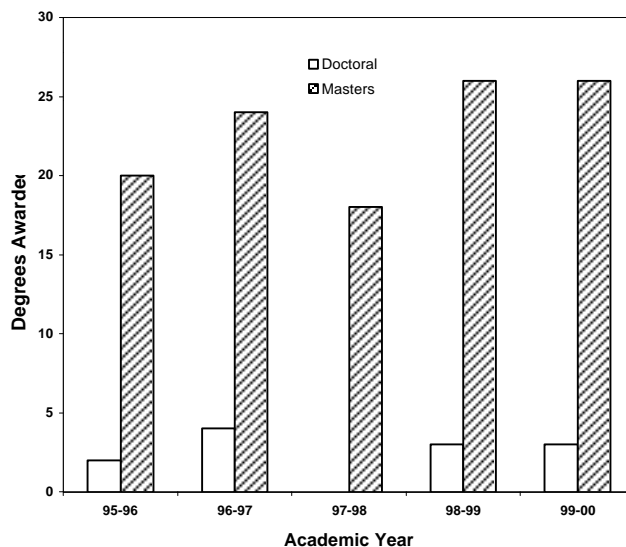

Computer Science

1999-2000

Graduate Enrollment:

	Doctoral	Masters	Post-Doc
Total	34	77	1
Gender: Male	23	57	1
Female	11	20	0
Newly-Enrolled	16	40	0
Male	11	32	0
Female	5	8	0
Minority: Total	0	5	0
Black	0	1	0
Citizenship: KY	9	33	0
International	25	49	1

Degrees Awarded:

	Doctoral	Masters
Total	3	26
Gender: Male	3	21
Female	0	5
Minority: Total	0	0
Black	0	0
Citizenship: KY	1	5
International	1	22

Assistantships & Fellowships:

	Fall 1999	Spring 2000
Teaching Asst.	31	31
TA Stipend		$363,486
Research Asst.	28	34
RA Stipend		$437,995
Graduate Asst.	-	-
GA Stipend		
Fellowships	4	4
Fellow. Stipend		$38,798
Total Stipend		$840,279

Applications:

	Doctoral	Masters
Received	161	292
Completed	73	216
Admitted	55	135
Gender: Male	121	226
Female	40	66
Minority: Total	3	3
Black	2	1
Citizenship: KY	4	23
International	148	265
Selectivity	0.75	0.63
Yield	0.29	0.30

1995-1996 to 1999-2000

Degrees Awarded:

Tuition Scholarships:

TA/RA/GA & Fellowship Tuition Scholarships (incl. TORA Awards)		$418,025
TORA Awards	Fall 1999	Spring 2000
Number	9	13

Graduate School Support:

Form of Support	No.	Amount
Dissertation Enhance.		
Commonwealth Res.	1	$1,000
Student Support		
KOF Awards	1	$500
GS Development		
Visit. Dist. Faculty		
Commonwealth Incent.