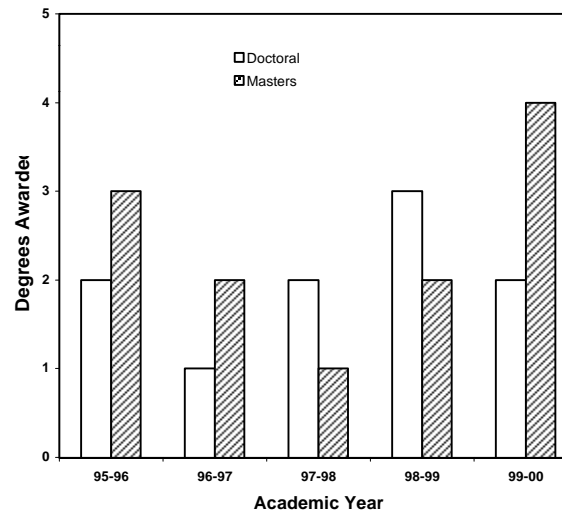

Geography

1999-2000

Graduate Enrollment:

	Doctoral	Masters	Post-Doc
Total	33	8	2
Gender: Male	17	4	1
Female	16	4	1
Newly-Enrolled	3	3	0
Male	1	2	0
Female	2	1	0
Minority: Total	0	0	1
Black	0	0	1
Citizenship: KY	5	3	1
International	8	1	0

Applications:

	Doctoral	Masters
Received	20	16
Completed	10	11
Admitted	5	6
Gender: Male	11	5
Female	9	11
Minority: Total	1	0
Black	1	0
Citizenship: KY	1	2
International	7	3
Selectivity	0.50	0.55
Yield	0.60	0.50

Degrees Awarded:

	Doctoral	Masters
Total	2	4
Gender: Male	2	2
Female	0	2
Minority: Total	0	0
Black	0	0
Citizenship: KY	0	0
International	1	1

1995-1996 to 1999-2000

Degrees Awarded:

Assistantships & Fellowships:

	Fall 1999	Spring 2000
Teaching Asst.	19	19
TA Stipend	$174,089	
Research Asst.	4	4
RA Stipend	$48,624	
Graduate Asst.	-	-
GA Stipend		
Fellowships	8	9
Fellow. Stipend	$82,247	
Total Stipend	$304,960	

Tuition Scholarships:

TA/RA/GA & Fellowship Tuition Scholarships (incl. TORA Awards)		
		$206,176
TORA Awards	Fall 1999	Spring 2000
Number	2	2.5

Graduate School Support:

Form of Support	No.	Amount
Dissertation Enhance.	2	$2,755
Commonwealth Res.	1	$750
Student Support	22	$5,630
KOF Awards	1	$500
GS Development	5	$3,000
Visit. Dist. Faculty	1	$1,500
Commonwealth Incent.