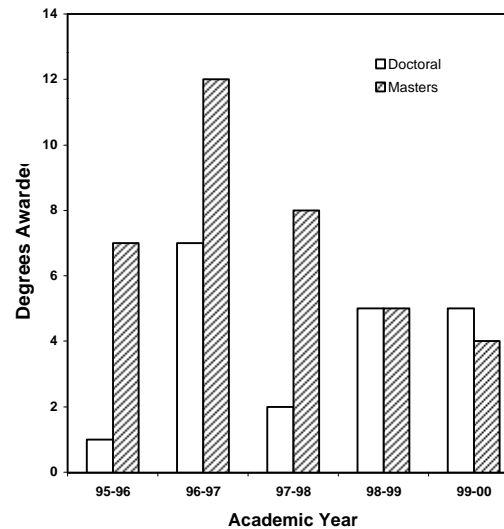

Political Science

1999-2000

Graduate Enrollment:

	Doctoral	Masters
Total	32	7
Gender: Male	23	5
Female	9	2
Newly-Enrolled	4	4
Male	3	4
Female	1	0
Minority: Total	0	0
Black	0	0
Citizenship: KY	12	6
International	7	1

Applications:

	Doctoral	Masters	Visiting	Other
Received	33	29	1	2
Completed	22	19	1	0
Admitted	15	10	1	0
Gender: Male	21	20	0	1
Female	12	9	1	1
Minority: Total	2	1	0	1
Black	2	1	0	1
Citizenship: KY	2	12	1	1
International	11	9	0	1
Selectivity	0.68	0.52		
Yield	0.27	0.40		

Degrees Awarded:

	Doctoral	Masters
Total	5	4
Gender: Male	4	2
Female	1	2
Minority: Total	0	1
Black	0	1
Citizenship: KY	0	3
International	2	0

1995-1996 to 1999-2000

Degrees Awarded:

Assistantships & Fellowships:

	Fall 1999	Spring 2000
Teaching Asst.	13	13
TA Stipend		$138,950
Research Asst.	2	2
RA Stipend		$30,719
Graduate Asst.	-	-
GA Stipend		
Fellowships	3	3
Fellow. Stipend		$41,415
Total Stipend		$211,084

Tuition Scholarships:

TA/RA/GA & Fellowship Tuition Scholarships (incl. TORA Awards)		
		$80,137
TORA Awards	Fall 1999	Spring 2000
Number	-	-

Graduate School Support:

Form of Support	No.	Amount
Dissertation Enhance.	3	$4,135
Commonwealth Res.	1	$981
Student Support	15	$4,254
KOF Awards		
GS Development	3	$3,000
Visit. Dist. Faculty		
Commonwealth Incent.	1	$2,856