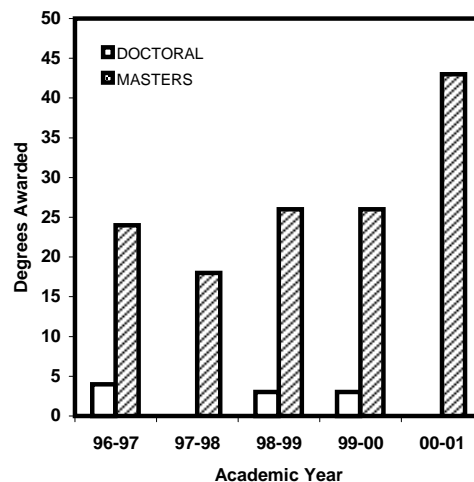

Computer Science

2000-2001

Graduate Enrollment:

	Doctoral	Masters	Visiting	Post-Doc
Total	38	83	1	2
Gender: Male	21	66	1	1
Female	17	17	0	1
Newly-Enrolled	10	31	1	1
Male	4	24	1	1
Female	6	7	0	0
Minority: Total	0	6	0	0
Black	0	2	0	0
Citizenship: KY	11	35	1	0
International	26	52	0	2

Applications:

	Doctoral	Masters	Visiting
Received	225	426	1
Completed	138	303	1
Admitted	88	164	1
Gender: Male	164	331	1
Female	61	95	0
Minority: Total	1	8	0
Black	0	3	0
Citizenship: KY	8	37	1
International	213	384	0
Selectivity	0.64	0.54	
Yield	0.11	0.19	

Degrees Awarded:

	Doctoral	Masters
Total	0	43
Gender: Male	0	32
Female	0	11
Minority: Total	0	2
Black	0	0
Citizenship: KY	0	9
International	0	36

1996-1997 to 2000-2001

Degrees Awarded:

Assistantships & Fellowships:

	Fall 2000	Spring 2001
Teaching Asst.	34	28
TA Stipend	$338,717	
Research Asst.	36	37
RA Stipend	$523,568	
Graduate Asst.	0	0
GA Stipend	$0	
Fellowships	3	2
Fellow. Stipend	$29,050	
Total Stipend	$891,335	

Tuition Scholarships:

TA/RA/GA & Fellowship Tuition Scholarships (incl. TORA Awards)	$439,224		
TORA Awards	Fall 2000	Spring 2001	
	Number	10.5	13

Graduate School Support:

Form of Support	No.	Amount
Dissertation Enhance.		
Commonwealth Res.		
Student Support	1	$350
SDA		
Visit. Dist. Faculty		
Commonwealth Incent.