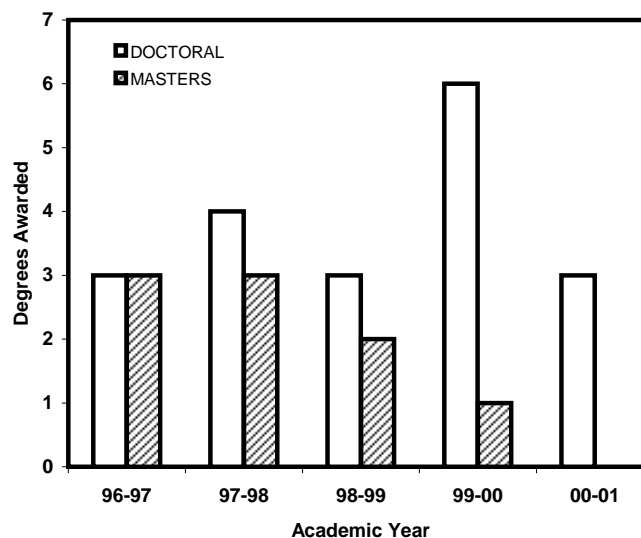

Crop Science

2000-2001

Graduate Enrollment:

	Doctoral	Masters	Post-Doc
Total	14	2	3
Gender: Male	6	2	3
Female	8	0	0
Newly-Enrolled	1	1	0
Male	1	1	0
Female	0	0	0
Minority: Total	0	0	0
Black	0	0	0
Citizenship: KY	3	0	1
International	8	0	2

Degrees Awarded:

	Doctoral
Total	3
Gender: Male	1
Female	2
Minority: Total	0
Black	0
Citizenship: KY	0
International	2

1996-1997 to 2000-2001 Degrees Awarded:

Applications:

	Doctoral	Masters
Received	9	8
Completed	3	5
Admitted	1	3
Gender: Male	7	6
Female	2	2
Minority: Total	0	0
Black	0	0
Citizenship: KY	1	4
International	8	1
Selectivity	0.33	0.60
Yield	1.00	0.33