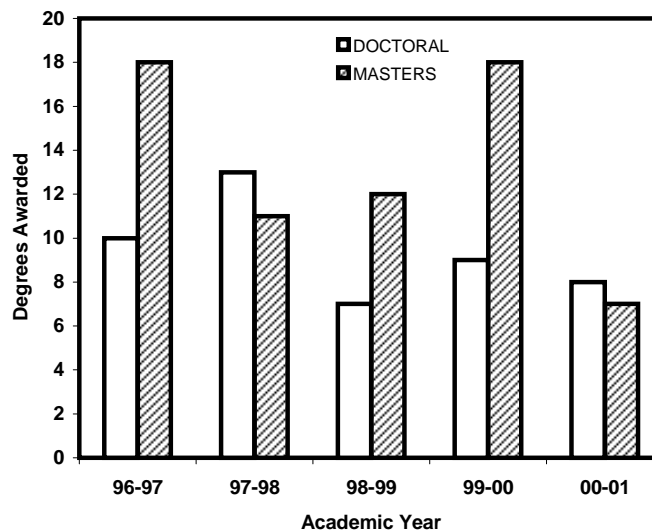

Mathematics

2000-2001

Graduate Enrollment:

	Doctoral	Masters
Total	53	17
Gender: Male	28	11
Female	25	6
Newly-Enrolled	8	9
Male	4	6
Female	4	3
Minority: Total	2	1
Black	2	0
Citizenship: KY	15	9
International	8	4

Degrees Awarded:

	Doctoral	Masters
Total	8	7
Gender: Male	4	3
Female	4	4
Minority: Total	0	0
Black	0	0
Citizenship: KY	2	3
International	1	0

Assistantships & Fellowships:

	Fall 2000	Spring 2001
Teaching Asst.	51	45
TA Stipend	$614,172	
Research Asst.	7	10
RA Stipend	$101,058	
Graduate Asst.	0	0
GA Stipend	$0	
Fellowships	14	14
Fellow. Stipend	$84,843	
Total Stipend	$800,073	

Applications:

	Doctoral	Masters
Received	35	37
Completed	21	20
Admitted	19	13
Gender: Male	18	20
Female	17	17
Minority: Total	2	4
Black	2	1
Citizenship: KY	8	11
International	16	21
Selectivity	0.90	0.65
Yield	0.42	0.69

1996-1997 to 2000-2001

Degrees Awarded:

Tuition Scholarships:

TA/RA/GA & Fellowship Tuition Scholarships (incl. TORA Awards)			$451,165
TORA Awards		Fall 2000	Spring 2001
	Number	4.5	4.5

Graduate School Support:

Form of Support	No.	Amount
Dissertation Enhance.		
Commonwealth Res.		
Student Support	4	$1,188
SDA	6	$3,000
Visit. Dist. Faculty		
Commonwealth Incent.