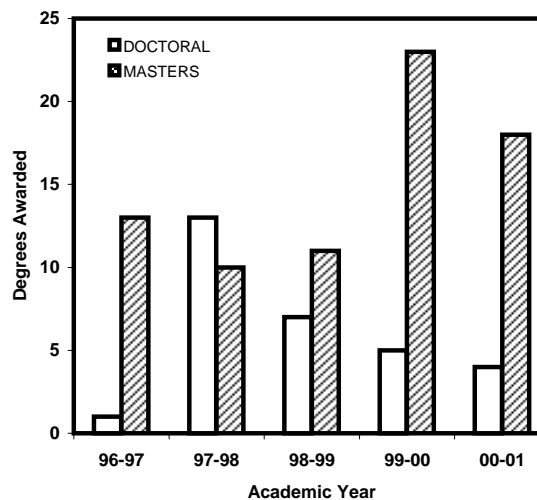

Music

2000-2001

Graduate Enrollment:

	Doctoral	Masters	Rank One
Total	68	46	1
Gender: Male	33	23	0
Female	35	23	1
Newly-Enrolled	12	15	0
Male	7	7	0
Female	5	8	0
Minority: Total	5	6	0
Black	4	3	0
Citizenship: KY	40	24	1
International	3	1	0

Applications:

	Doctoral	Masters	Other
Received	33	80	4
Completed	25	50	1
Admitted	17	29	0
Gender: Male	12	32	4
Female	21	48	0
Minority: Total	2	7	1
Black	1	6	0
Citizenship: KY	13	34	3
International	5	8	0
Selectivity	0.68	0.58	
Yield	0.71	0.52	

Degrees Awarded:

	Doctoral	Masters
Total	4	18
Gender: Male	3	7
Female	1	11
Minority: Total	0	2
Black	0	2
Citizenship: KY	1	10
International	0	1

1996-1997 to 2000-2001

Degrees Awarded:

Assistantships & Fellowships:

	Fall 2000	Spring 2001
Teaching Asst.	40	45
TA Stipend		$317,638
Research Asst.	1	1
RA Stipend		$2,732
Graduate Asst.	1	1
GA Stipend		$3,887
Fellowships	9	10
Fellow. Stipend		$66,675
Total Stipend		$390,932

Tuition Scholarships:

TA/RA/GA & Fellowship Tuition Scholarships (incl. TORA Awards)			
		$310,237	
TORA Awards	Fall 2000	Spring 2001	
	Number	8.5	9

Graduate School Support:

Form of Support	No.	Amount
Dissertation Enhance.	2	$4,560
Commonwealth Res.		
Student Support	10	$2,638
SDA	8	$4,500
Visit. Dist. Faculty		
Commonwealth Incent.	3	$3,976