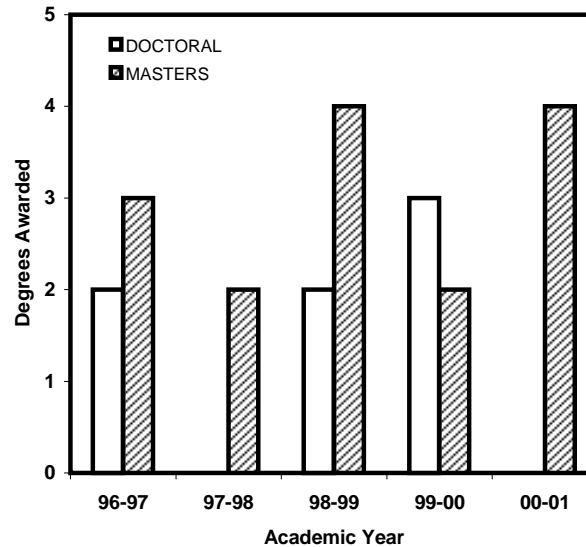

Philosophy

2000-2001

Graduate Enrollment:

	Doctoral	Masters
Total	32	2
Gender: Male	26	2
Female	6	0
Newly-Enrolled	5	0
Male	3	0
Female	2	0
Minority: Total	1	0
Black	1	0
Citizenship: KY	8	1
International	0	0

Applications:

	Doctoral	Masters
Received	19	7
Completed	16	5
Admitted	7	1
Gender: Male	13	4
Female	6	3
Minority: Total	0	0
Black	0	0
Citizenship: KY	2	2
International	3	2
Selectivity	0.44	0.20
Yield	0.71	0.00

Degrees Awarded:

	Masters
Total	4
Gender: Male	4
Female	0
Minority: Total	1
Black	1
Citizenship: KY	0
International	0

1996-1997 to 2000-2001

Degrees Awarded:

Assistantships & Fellowships:

	Fall 2000	Spring 2001
Teaching Asst.	26	25
TA Stipend	$269,169	
Research Asst.	0	0
RA Stipend	$5,470	
Graduate Asst.	0	0
GA Stipend	$0	
Fellowships	6	7
Fellow. Stipend	$36,996	
Total Stipend	$311,635	

Tuition Scholarships:

TARA/GA & Fellowship Tuition Scholarships (incl. TORA Awards)	$193,517	
TORA Awards	Fall 2000	Spring 2001
Number	-	-

Graduate School Support:

Form of Support	No.	Amount
Dissertation Enhance.		
Commonwealth Res.	2	$1,260
Student Support	8	$1,345
SDA	6	$3,000
Visit. Dist. Faculty		
Commonwealth Incent.