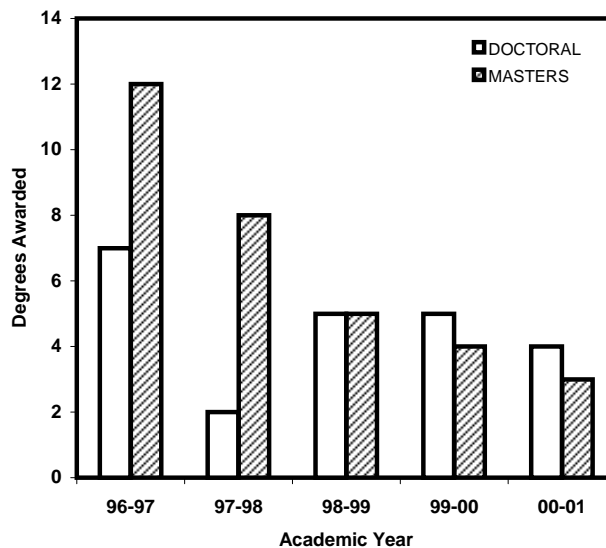

Political Science

2000-2001

Graduate Enrollment:

	Doctoral	Masters	Other
Total	29	8	1
Gender: Male	22	5	0
Female	7	3	1
Newly-Enrolled	2	2	0
Male	2	1	0
Female	0	1	0
Minority: Total	0	1	0
Black	0	1	0
Citizenship: KY	13	6	1
International	6	1	0

Applications:

	Doctoral	Masters	Other
Received	36	28	1
Completed	22	15	1
Admitted	13	12	1
Gender: Male	25	14	0
Female	11	14	1
Minority: Total	0	4	0
Black	0	3	0
Citizenship: KY	9	11	1
International	18	7	0
Selectivity	0.59	0.80	
Yield	0.15	0.17	

Degrees Awarded:

	Doctoral	Masters
Total	4	3
Gender: Male	2	0
Female	2	3
Minority: Total	0	0
Black	0	0
Citizenship: KY	2	3
International	0	0

1996-1997 to 2000-2001

Degrees Awarded:

Assistantships & Fellowships:

	Fall 2000	Spring 2001
Teaching Asst.	13	12
TA Stipend		$141,088
Research Asst.	1	2
RA Stipend		$25,691
Graduate Asst.	0	0
GA Stipend		$0
Fellowships	2	2
Fellow. Stipend		$23,650
Total Stipend		$190,429

Tuition Scholarships:

TA/RA/GA & Fellowship Tuition Scholarships (incl. TORA Awards)	Fall 2000	Spring 2001
		$90,522
TORA Awards	Number	Number
	-	-

Graduate School Support:

Form of Support	No.	Amount
Dissertation Enhance.		
Commonwealth Res.	1	$899
Student Support	9	$2,653
SDA	2	$2,000
Visit. Dist. Faculty		
Commonwealth Incent.	1	$1,482