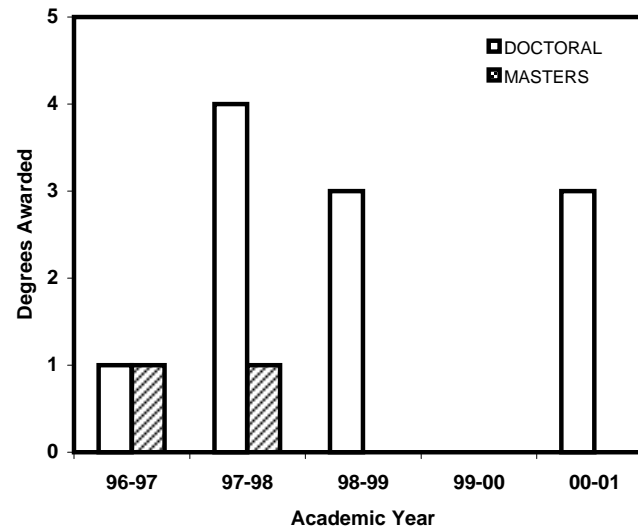

Soil Science

2000-2001

Graduate Enrollment:

	Doctoral
Total	10
Gender: Male	8
Female	2
Newly-Enrolled	2
Male	2
Female	0
Minority: Total	0
Black	0
Citizenship: KY	3
International	6

Degrees Awarded:

	Doctoral
Total	3
Gender: Male	3
Female	0
Minority: Total	0
Black	0
Citizenship: KY	0
International	2

1996-1997 to 2000-2001

Degrees Awarded:

Assistantships & Fellowships:

	Fall 2000	Spring 2001
Teaching Asst.	0	0
TA Stipend		$0
Research Asst.	4	6
RA Stipend		$63,044
Graduate Asst.	0	0
GA Stipend		$0
Fellowships	1	1
Fellow. Stipend		$15,000
Total Stipend		$78,044

Applications:

	Doctoral
Received	17
Completed	8
Admitted	4
Gender: Male	14
Female	3
Minority: Total	0
Black	0
Citizenship: KY	1
International	14
Selectivity	0.50
Yield	0.50

Tuition Scholarships:

TA/RA/GA & Fellowship Tuition Scholarships (incl. TORA Awards)		
		$23,142
TORA Awards	Fall 2000	Spring 2001
Number	1	-

Graduate School Support:

Form of Support	No.	Amount
Dissertation Enhance.		
Commonwealth Res.		
Student Support		
SDA		
Visit. Dist. Faculty		
Commonwealth Incent.