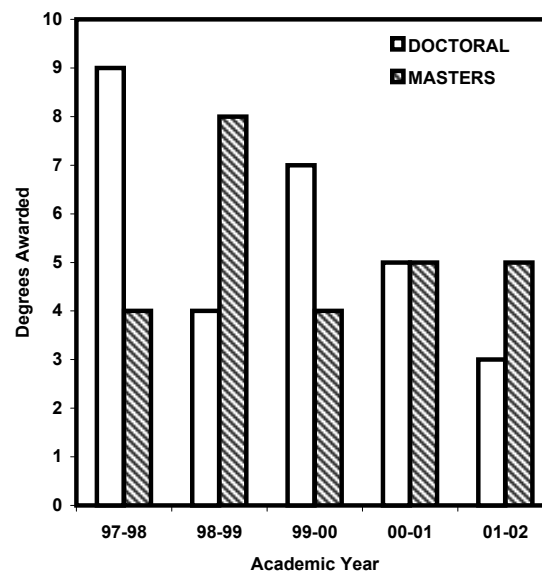

BIOLOGY

2001-2002

Graduate Enrollment:

	Doctoral	Masters	Post-Doc
Total	64	7	12
Gender: Male	36	4	9
Female	28	3	3
Newly-Enrolled	10	2	0
Male	4	1	0
Female	6	1	0
Minority: Total	2	0	1
Black	1	0	1
Citizenship: KY	14	4	1
International	24	2	9

Applications:

	Doctoral	Masters	Visiting
Received	140	34	2
Completed	69	23	1
Admitted	16	3	1
Gender: Male	70	13	1
Female	70	21	1
Minority: Total	0	4	0
Black	0	3	0
Citizenship: KY	13	11	1
International	115	11	1

Degrees Awarded:

	Doctoral	Masters
Total	3	5
Gender: Male	2	4
Female	1	1
Minority: Total	0	1
Black	0	0
Citizenship: KY	0	2
International	1	1

1997-1998 to 2001-2002

Degrees Awarded:

Assistantships & Fellowships:

	Fall 2001	Spring 2002
Teaching Asst.	29	30
TA Stipend	$380,065	
Research Asst.	13	12
RA Stipend	$255,155	
Graduate Asst.	0	1
GA Stipend	$11,460	
Fellowships	9	9
Fellow. Stipend	$148,777	
Total Stipend	$795,457	

Tuition Scholarships:

Total Tuition Scholarships:	$303,992	
	Fall 2001	Spring 2002
TORA Awards		
Dean's RA Awards	6	6
KGS Awards		

Graduate School Support:

Form of Support	No.	Amount
Dissertation Enhancement Award	2	$5,000
Commonwealth Research Award	1	$800
Student Support	23	$7,803
Visiting Distinguished Faculty		
Commonwealth Incentive Award