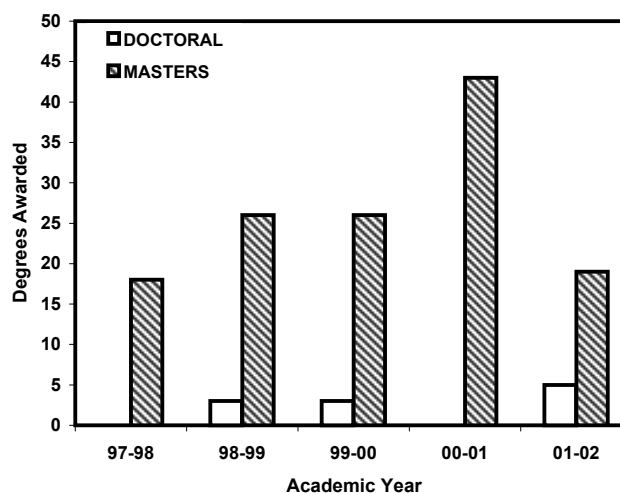

COMPUTER SCIENCE

2001-2002

Graduate Enrollment:

	Doctoral	Masters	Post-Doc
Total	59	182	1
Gender: Male	36	145	1
Female	23	37	0
Newly-Enrolled	20	79	0
Male	12	60	0
Female	8	19	0
Minority: Total	1	4	0
Black	0	0	0
Citizenship: KY	15	30	0
International	42	151	1

Degrees Awarded:

	Doctoral	Masters
Total	5	19
Gender: Male	3	12
Female	2	7
Minority: Total	0	1
Black	0	0
Citizenship: KY	3	2
International	2	17

Assistantships & Fellowships:

	Fall 2001	Spring 2002
Teaching Asst.	28	25
TA Stipend	$299,597	
Research Asst.	44	67
RA Stipend	$979,818	
Graduate Asst.	0	0
GA Stipend	$0	
Fellowships	2	2
Fellow. Stipend	$25,000	
Total Stipend	$1,304,415	

Applications:

	Doctoral	Masters
Received	253	532
Completed	141	382
Admitted	90	185
Gender: Male	170	419
Female	83	113
Minority: Total	0	5
Black	0	3
Citizenship: KY	4	30
International	245	490

1997-1998 to 2001-2002

Degrees Awarded:

Tuition Scholarships:

Total Tuition Scholarships:	$839,842	
	Fall 2001	Spring 2002
TORA Awards	13	13
Dean's RA Awards	8	1
KGS Awards	42	27

Graduate School Support:

Form of Support	No.	Amount
Dissertation Enhancement Award		
Commonwealth Research Award		
Student Support	2	$700
Visiting Distinguished Faculty		
Commonwealth Incentive Award