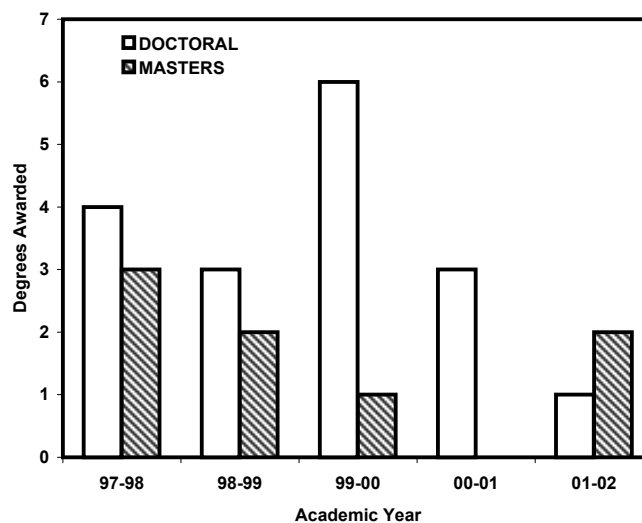

CROP SCIENCE

2001-2002

Graduate Enrollment:

	Doctoral	Masters	Post-Doc
Total	15	2	4
Gender: Male	8	2	4
Female	7	0	0
Newly-Enrolled	2	0	2
Male	1	0	2
Female	1	0	0
Minority: Total	0	0	0
Black	0	0	0
Citizenship: KY	4	0	0
International	9	0	4

Degrees Awarded:

	Doctoral	Masters
Total	1	2
Gender: Male	0	2
Female	1	0
Minority: Total	0	0
Black	0	0
Citizenship: KY	0	0
International	1	0

1997-1998 to 2001-2002

Degrees Awarded:

Applications:

	Doctoral	Masters
Received	12	7
Completed	7	3
Admitted	3	0
Gender: Male	9	3
Female	3	4
Minority: Total	1	0
Black	1	0
Citizenship: KY	1	1
International	9	5

Assistantships & Fellowships:

	Fall 2001	Spring 2002
Teaching Asst.	0	0
TA Stipend		$0
Research Asst.	4	6
RA Stipend		$72,979
Graduate Asst.	0	0
GA Stipend		$0
Fellowships	1	1
Fellow. Stipend		$16,499
Total Stipend		$89,478

Tuition Scholarships:

	Fall 2001	Spring 2002
Total Tuition Scholarships:		$61,322
TORA Awards	1	2
Dean's RA Awards		
KGS Awards		

Graduate School Support:

Form of Support	No.	Amount
Dissertation Enhancement Award		
Commonwealth Research Award		
Student Support		
Visiting Distinguished Faculty		
Commonwealth Incentive Award