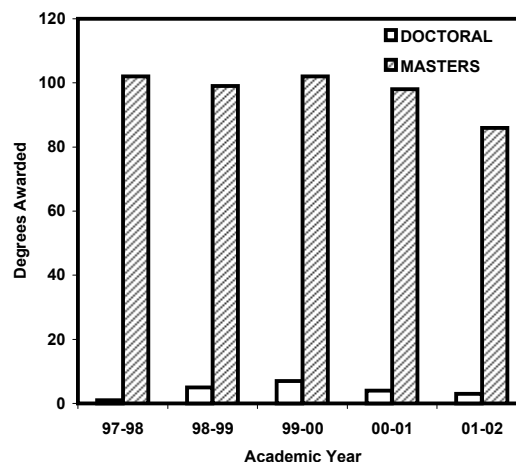

CURRICULUM & INSTRUCTION

2001-2002

Graduate Enrollment:

	Doctoral	Masters	Rank One	Fifth Year	Visiting
Total	62	206	20	7	2
Gender: Male	11	61	3	3	0
Female	51	145	17	4	2
Newly-Enrolled	6	77	2	2	2
Male	2	34	0	1	0
Female	4	43	2	1	2
Minority: Total	11	12	1	2	0
Black	10	10	1	2	0
Citizenship: KY	52	190	20	7	2
International	6	4	0	0	0

Applications:

	Doctoral	Masters	Visiting	Other
Received	53	284	6	45
Completed	46	210	5	34
Admitted	39	184	5	27
Gender: Male	11	83	0	10
Female	42	201	6	35
Minority: Total	11	18	0	3
Black	11	16	0	3
Citizenship: KY	42	244	6	44
International	2	10	0	0

Degrees Awarded:

	Doctoral	Masters
Total	3	86
Gender: Male	1	27
Female	2	59
Minority: Total	0	3
Black	0	2
Citizenship: KY	2	77
International	1	0

1997-1998 to 2001-2002

Degrees Awarded:

Assistantships & Fellowships:

	Fall 2001	Spring 2002
Teaching Asst.	8	8
TA Stipend		$79,513
Research Asst.	4	4
RA Stipend		$50,335
Graduate Asst.	0	0
GA Stipend		$500
Fellowships	3	3
Fellow. Stipend		$34,999
Total Stipend		$165,347

Tuition Scholarships:

Total Tuition Scholarships:	$101,109	
	Fall 2001	Spring 2002
TORA Awards		
Dean's RA Awards	3	3
KGS Awards	3	4

Graduate School Support:

Form of Support	No.	Amount
Dissertation Enhancement Award	1	$1,200
Commonwealth Research Award		
Student Support	7	$2,362
Visiting Distinguished Faculty		
Commonwealth Incentive Award	17	$35,486