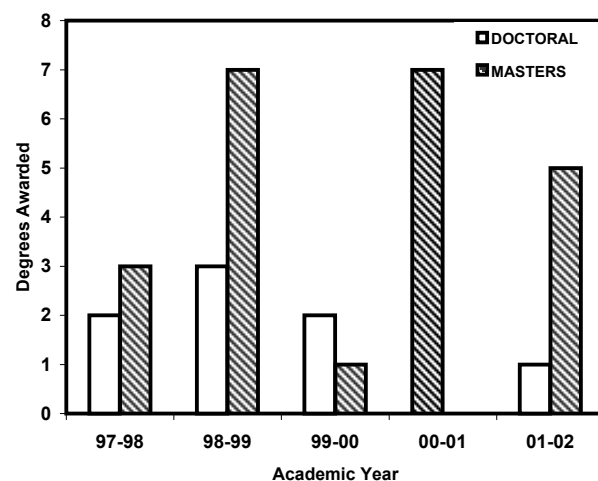

GEOLOGY

2001-2002

Graduate Enrollment:

	Doctoral	Masters
Total	10	23
Gender: Male	6	19
Female	4	4
Newly-Enrolled	3	6
Male	2	6
Female	1	0
Minority: Total	0	1
Black	0	0
Citizenship: KY	3	9
International	1	4

Applications:

	Doctoral	Masters	Visiting
Received	7	18	1
Completed	5	13	1
Admitted	4	7	1
Gender: Male	5	13	1
Female	2	5	0
Minority: Total	0	1	0
Black	0	0	0
Citizenship: KY	2	3	0
International	3	6	0

Degrees Awarded:

	Doctoral	Masters
Total	1	5
Gender: Male	1	3
Female	0	2
Minority: Total	0	0
Black	0	0
Citizenship: KY	0	1
International	0	0

1997-1998 to 2001-2002

Degrees Awarded:

Assistantships & Fellowships:

	Fall 2001	Spring 2002
Teaching Asst.	13	11
TA Stipend		$135,293
Research Asst.	3	5
RA Stipend		$72,167
Graduate Asst.	0	0
GA Stipend		$0
Fellowships	0	0
Fellow. Stipend		$0
Total Stipend		$207,460

Tuition Scholarships:

Total Tuition Scholarships:	$117,456	
	Fall 2001	Spring 2002
TORA Awards		
Dean's RA Awards		
KGS Awards		

Graduate School Support:

Form of Support	No.	Amount
Dissertation Enhancement Award		
Commonwealth Research Award	1	$1,000
Student Support	7	$2,450
Visiting Distinguished Faculty		
Commonwealth Incentive Award