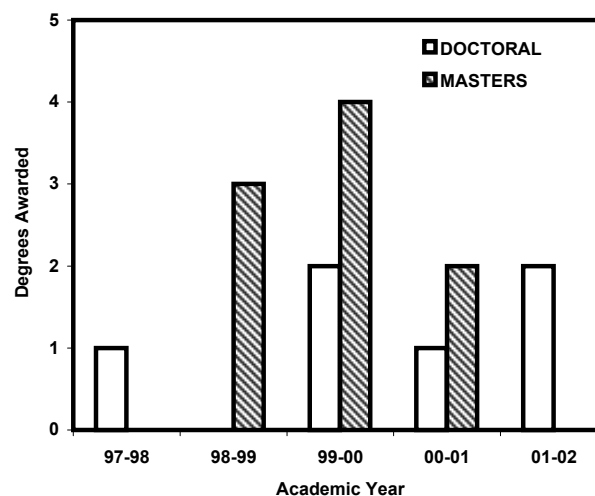

MATERIALS SCIENCE AND ENGINEERING

2001-2002

Graduate Enrollment:

	Doctoral	Masters	Post-Doc
Total	17	12	3
Gender: Male	11	8	3
Female	6	4	0
Newly-Enrolled	2	4	0
Male	1	3	0
Female	1	1	0
Minority: Total	0	0	0
Black	0	0	0
Citizenship: KY	2	4	0
International	13	7	3

Applications:

	Doctoral	Masters
Received	79	37
Completed	34	29
Admitted	13	6
Gender: Male	56	33
Female	23	4
Minority: Total	0	1
Black	0	1
Citizenship: KY	2	3
International	76	34

Degrees Awarded:

	Doctoral	Masters
Total	2	0
Gender: Male	2	0
Female	0	0
Minority: Total	0	0
Black	0	0
Citizenship: KY	0	0
International	2	0

1997-1998 to 2001-2002

Degrees Awarded:

Assistantships & Fellowships:

	Fall 2001	Spring 2002
Teaching Asst.	3	1
TA Stipend		$23,495
Research Asst.	7	9
RA Stipend		$187,635
Graduate Asst.	0	0
GA Stipend		$0
Fellowships	2	3
Fellow. Stipend		$44,498
Total Stipend		$255,628

Tuition Scholarships:

	Fall 2001	Spring 2002
Total Tuition Scholarships:		$110,845
TORA Awards	2	3
Dean's RA Awards		
KGS Awards		

Graduate School Support:

Form of Support	No.	Amount
Dissertation Enhancement Award		
Commonwealth Research Award		
Student Support		
Visiting Distinguished Faculty		
Commonwealth Incentive Award