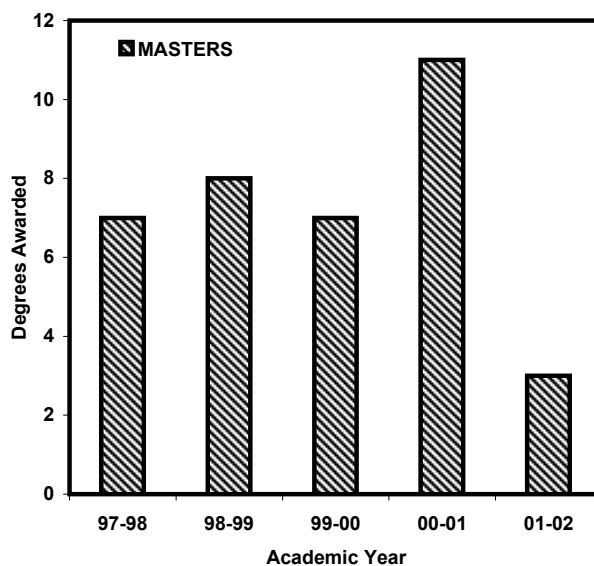

PLANT & SOIL SCIENCE

2001-2002

Graduate Enrollment:

	Masters	Post-Doc
Total	31	1
Gender: Male	14	1
Female	17	0
Newly-Enrolled	8	0
Male	3	0
Female	5	0
Minority: Total	0	0
Black	0	0
Citizenship: KY	21	0
International	7	1

Degrees Awarded:

	Masters
Total	3
Gender: Male	1
Female	2
Minority: Total	0
Black	0
Citizenship: KY	3
International	0

1997-1998 to 2001-2002 Degrees Awarded:

Applications:

	Masters
Received	29
Completed	21
Admitted	12
Gender: Male	13
Female	16
Minority: Total	1
Black	0
Citizenship: KY	14
International	11

Assistantships & Fellowships:

	Fall 2001	Spring 2002
Teaching Asst.	0	0
TA Stipend		$0
Research Asst.	9	13
RA Stipend		$135,091
Graduate Asst.	0	0
GA Stipend		$0
Fellowships	1	1
Fellow. Stipend		$11,499
Total Stipend		$146,590

Tuition Scholarships:

	Fall 2001	Spring 2002
Total Tuition Scholarships:		$70,382
TORA Awards	5	4
Dean's RA Awards		
KGS Awards		

Graduate School Support:

Form of Support	No.	Amount
Dissertation Enhancement Award		
Commonwealth Research Award		
Student Support	1	$350
Visiting Distinguished Faculty		
Commonwealth Incentive Award