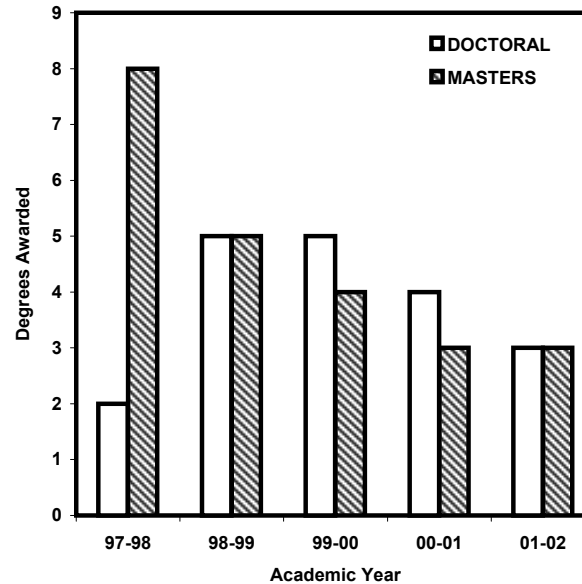

POLITICAL SCIENCE

2001-2002

Graduate Enrollment:

	Doctoral	Masters
Total	33	11
Gender: Male	28	8
Female	5	3
Newly-Enrolled	5	2
Male	4	2
Female	1	0
Minority: Total	0	1
Black	0	1
Citizenship: KY	12	6
International	12	2

Degrees Awarded:

	Doctoral	Masters
Total	3	3
Gender: Male	3	2
Female	0	1
Minority: Total	0	0
Black	0	0
Citizenship: KY	1	1
International	1	1

Assistantships & Fellowships:

	Fall 2001	Spring 2002
Teaching Asst.	11	11
TA Stipend		$127,755
Research Asst.	3	2
RA Stipend		$71,234
Graduate Asst.	0	0
GA Stipend		$0
Fellowships	1	1
Fellow. Stipend		$11,400
Total Stipend		$210,389

Applications:

	Doctoral	Masters
Received	36	36
Completed	23	24
Admitted	16	8
Gender: Male	21	20
Female	15	16
Minority: Total	2	2
Black	2	1
Citizenship: KY	5	19
International	20	9

1997-1998 to 2001-2002

Degrees Awarded:

Tuition Scholarships:

Total Tuition Scholarships:	$72,054	
	Fall 2001	Spring 2002
TORA Awards		
Dean's RA Awards	1	0
KGS Awards	0	1

Graduate School Support:

Form of Support	No.	Amount
Dissertation Enhancement Award	1	$3,000
Commonwealth Research Award		
Student Support	7	$2,175
Visiting Distinguished Faculty		
Commonwealth Incentive Award