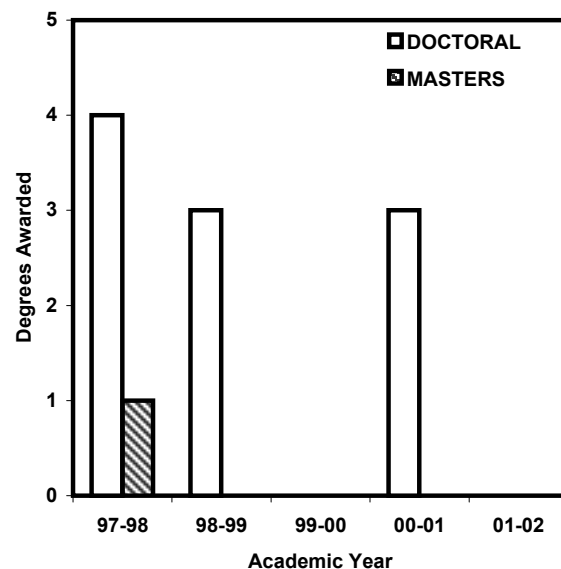

SOIL SCIENCE

2001-2002

Graduate Enrollment:

	Doctoral	Post-Doc
Total	9	1
Gender: Male	6	0
Female	3	1
Newly-Enrolled	1	1
Male	0	0
Female	1	1
Minority: Total	0	0
Black	0	0
Citizenship: KY	3	1
International	5	0

Degrees Awarded:

	Doctoral
Total	0
Gender: Male	0
Female	0
Minority: Total	0
Black	0
Citizenship: KY	0
International	0

1997-1998 to 2001-2002 Degrees Awarded:

Applications:

	Doctoral
Received	15
Completed	7
Admitted	2
Gender: Male	9
Female	6
Minority: Total	1
Black	1
Citizenship: KY	0
International	11

Assistantships & Fellowships:

	Fall 2001	Spring 2002
Teaching Asst.	0	0
TA Stipend		$0
Research Asst.	3	4
RA Stipend		$43,039
Graduate Asst.	0	0
GA Stipend		$0
Fellowships	1	1
Fellow. Stipend		$15,000
Total Stipend		$58,039

Tuition Scholarships:

Total Tuition Scholarships:	$29,631	
	Fall 2001	Spring 2002
TORA Awards	1	1
Dean's RA Awards		
KGS Awards		

Graduate School Support:

Form of Support	No.	Amount
Dissertation Enhancement Award		
Commonwealth Research Award		
Student Support		
Visiting Distinguished Faculty		
Commonwealth Incentive Award