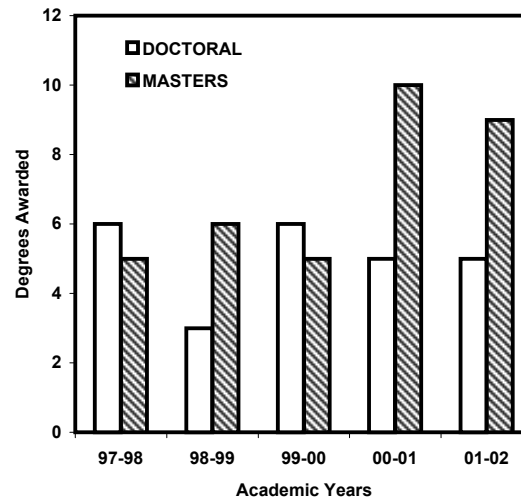

SPANISH

2001-2002

Graduate Enrollment:

	Doctoral	Masters	Visiting
Total	40	18	2
Gender: Male	13	9	0
Female	27	9	2
Newly-Enrolled	5	7	2
Male	1	4	0
Female	4	3	2
Minority: Total	2	1	0
Black	2	1	0
Citizenship: KY	8	6	0
International	14	7	2

Applications:

	Doctoral	Masters	Visiting
Received	22	44	2
Completed	20	28	2
Admitted	20	20	2
Gender: Male	10	22	0
Female	12	22	2
Minority: Total	2	2	0
Black	0	2	0
Citizenship: KY	4	12	0
International	14	16	2

Degrees Awarded:

	Doctoral	Masters
Total	5	9
Gender: Male	1	1
Female	4	8
Minority: Total	2	1
Black	1	0
Citizenship: KY	0	1
International	2	5

1997-1998 to 2001-2002 Degrees Awarded:

Assistantships & Fellowships:

	Fall 2001	Spring 2002
Teaching Asst.	29	25
TA Stipend		$264,146
Research Asst.	0	0
RA Stipend		$0
Graduate Asst.	0	0
GA Stipend		$0
Fellowships	6	6
Fellow. Stipend		$82,930
Total Stipend		$347,076

Tuition Scholarships:

Total Tuition Scholarships:	$273,934	
	Fall 2001	Spring 2002
TORA Awards		
Dean's RA Awards		
KGS Awards		

Graduate School Support:

Form of Support	No.	Amount
Dissertation Enhancement Award	1	$2,500
Commonwealth Research Award		
Student Support	7	$2,219
Visiting Distinguished Faculty		
Commonwealth Incentive Award