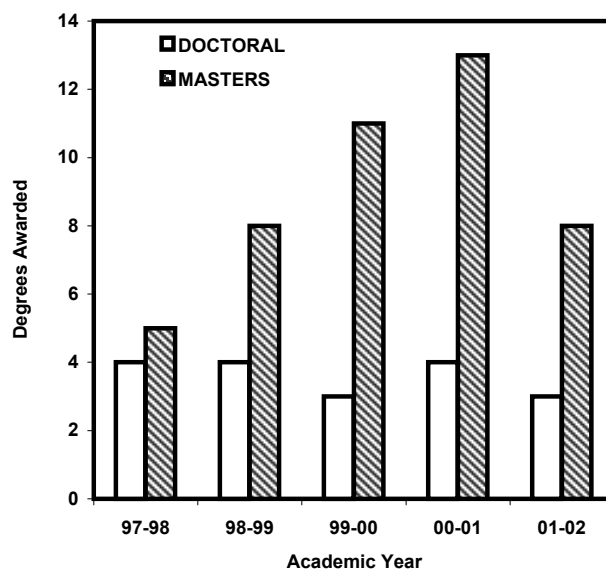

STATISTICS

2001-2002

Graduate Enrollment:

	Doctoral	Masters
Total	28	22
Gender: Male	14	3
Female	14	19
Newly-Enrolled	7	15
Male	3	1
Female	4	14
Minority: Total	0	0
Black	0	0
Citizenship: KY	5	8
International	19	14

Applications:

	Doctoral	Masters
Received	44	42
Completed	20	31
Admitted	11	22
Gender: Male	20	13
Female	24	29
Minority: Total	1	1
Black	1	1
Citizenship: KY	6	8
International	37	30

Degrees Awarded:

	Doctoral	Masters
Total	3	8
Gender: Male	2	2
Female	1	6
Minority: Total	0	0
Black	0	0
Citizenship: KY	0	2
International	3	3

1997-1998 to 2001-2002 Degrees Awarded:

Assistantships & Fellowships:

	Fall 2001	Spring 2002
Teaching Asst.	16	16
TA Stipend		$212,233
Research Asst.	10	8
RA Stipend		$145,881
Graduate Asst.	0	0
GA Stipend		$0
Fellowships	2	2
Fellow. Stipend		$10,750
Total Stipend		$368,864

Tuition Scholarships:

Total Tuition Scholarships:	$289,650	
	Fall 2001	Spring 2002
TORA Awards		
Dean's RA Awards	8	7
KGS Awards	1	2

Graduate School Support:

Form of Support	No.	Amount
Dissertation Enhancement Award		
Commonwealth Research Award		
Student Support	1	$350
Visiting Distinguished Faculty		
Commonwealth Incentive Award	1	$2,352