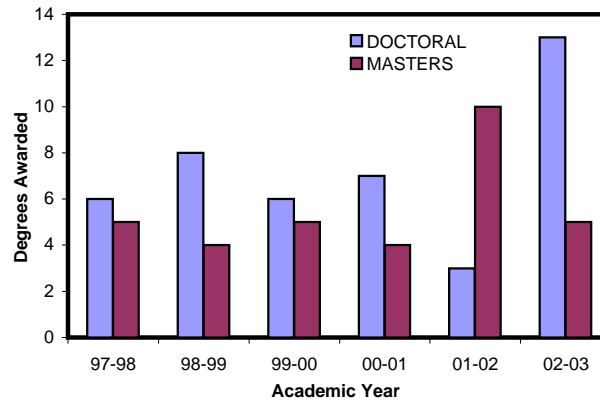

COMMUNICATION

2002-2003

Graduate Enrollment:

	Doctoral	Masters
Total	69	22
Gender: Male	25	1
Female	44	21
Newly-Enrolled	6	10
Male	3	1
Female	3	9
Minority: Total	8	2
Black	5	2
Citizenship: KY	41	19
International	16	2

Degrees Awarded:

	Doctoral	Masters
Total	13	5
Gender: Male	5	0
Female	8	5
Minority: Total	1	0
Black	1	0
Citizenship: KY	8	4
International	2	0

Assistantships & Fellowships:

	Fall 2002	Spring 2003
Teaching Asst.	18	16
TA Stipend		$170,814
Research Asst.	9	9
RA Stipend		$153,898
Graduate Asst.	0	0
GA Stipend		$0
Fellowships	6	6
Fellow. Stipend		$82,779
Total Stipend		$407,491

Applications:

	Doctoral	Masters
Received	60	71
Completed	35	43
Admitted	17	17
Gender: Male	26	23
Female	34	48
Minority: Total	6	10
Black	4	9
Citizenship: KY	21	33
International	20	28

1997-1998 to 2002-2003

Degrees Awarded:

Tuition Scholarships:

Total Tuition Scholarships:	$210,928	
	Fall 2002	Spring 2003
TORA Awards	5	5
Dean's RA Awards	2	2
KGS Awards		

Graduate School Support:

Form of Support	No.	Amount
Dissertation Enhancement Award	1	$2,500
Commonwealth Research Award		
Student Support	8	$3,200
Visiting Distinguished Faculty		
Commonwealth Incentive Award