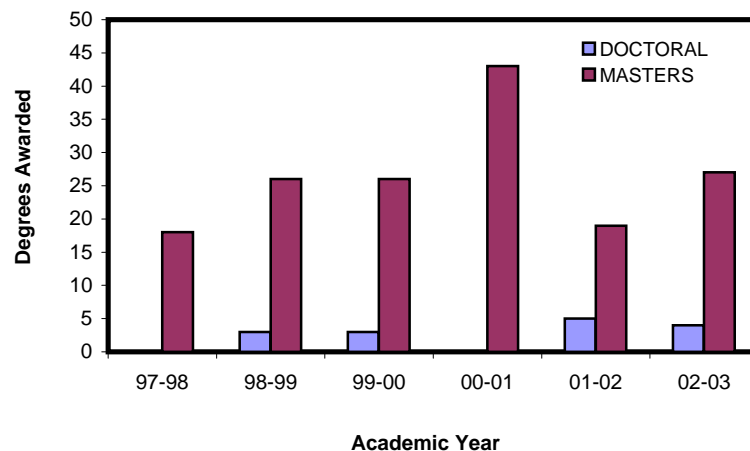

COMPUTER SCIENCE

2002-2003

Graduate Enrollment:

	Doctoral	Masters	Post-Doc
Total	86	172	3
Gender: Male	58	134	2
Female	28	38	1
Newly-Enrolled	24	45	0
Male	18	34	0
Female	6	11	0
Minority: Total	3	2	0
Black	1	0	0
Citizenship: KY	21	29	0
International	62	147	3

Degrees Awarded:

	Doctoral	Masters
Total	4	27
Gender: Male	3	23
Female	1	4
Minority: Total	0	2
Black	0	1
Citizenship: KY	2	10
International	2	17

Assistantships & Fellowships:

	Fall 2002	Spring 2003
Teaching Asst.	28	21
TA Stipend	$288,252	
Research Asst.	66	67
RA Stipend	$995,703	
Graduate Asst.	0	1
GA Stipend	$6,903	
Fellowships	3	3
Fellow. Stipend	$42,149	
Total Stipend	$1,333,007	

Applications:

	Doctoral	Masters
Received	358	889
Completed	218	702
Admitted	126	107
Gender: Male	267	698
Female	91	191
Minority: Total	1	17
Black	0	4
Citizenship: KY	12	37
International	343	843

1997-1998 to 2002-2003

Degrees Awarded:

Tuition Scholarships:

Total Tuition Scholarships:	$1,172,279	
	Fall 2002	Spring 2003
TORA Awards	10	10
Dean's RA Awards	13	13
KGS Awards	63	51

Graduate School Support:

Form of Support	No.	Amount
Dissertation Enhancement Award		
Commonwealth Research Award	3	$1,800
Student Support	10	$4,000
Visiting Distinguished Faculty		
Commonwealth Incentive Award	2	$4,975