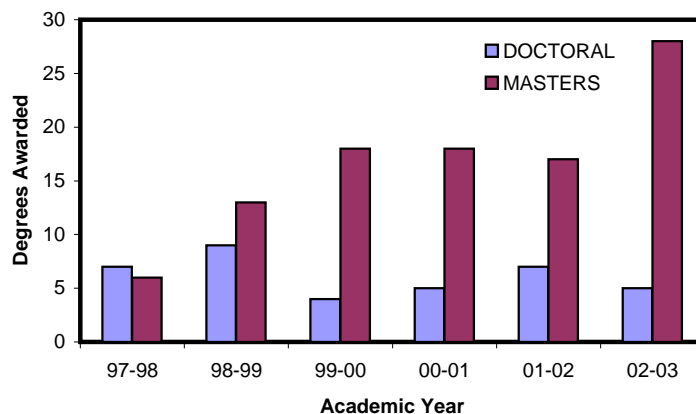

ENGLISH

2002-2003

Graduate Enrollment:

	Doctoral	Masters	Post-Doc
Total	71	67	1
Gender: Male	31	19	0
Female	40	48	1
Newly-Enrolled	3	28	1
Male	2	7	0
Female	1	21	1
Minority: Total	11	3	0
Black	9	2	0
Citizenship: KY	29	43	1
International	1	2	0

Degrees Awarded:

	Doctoral	Masters
Total	5	28
Gender: Male	2	9
Female	3	19
Minority: Total	0	2
Black	0	1
Citizenship: KY	2	19
International	0	2

Assistantships & Fellowships:

	Fall 2002	Spring 2003
Teaching Asst.	64	62
TA Stipend	$625,664	
Research Asst.	9	9
RA Stipend	$77,210	
Graduate Asst.	1	1
GA Stipend	$6,358	
Fellowships	9	9
Fellow. Stipend	$87,472	
Total Stipend	$796,704	

Applications:

	Doctoral	Masters
Received	38	119
Completed	23	86
Admitted	13	57
Gender: Male	18	27
Female	20	92
Minority: Total	4	8
Black	3	6
Citizenship: KY	10	60
International	9	23

1997-1998 to 2002-2003

Degrees Awarded:

Tuition Scholarships:

	Fall 2002	Spring 2003
Total Tuition Scholarships:	$511,210	
TORA Awards	2.5	2.5
Dean's RA Awards	1	1.5
KGS Awards	4	2

Graduate School Support:

Form of Support	No.	Amount
Dissertation Enhancement Award		
Commonwealth Research Award	1	$990
Student Support	18	$7,360
Visiting Distinguished Faculty	2	$3,000
Commonwealth Incentive Award