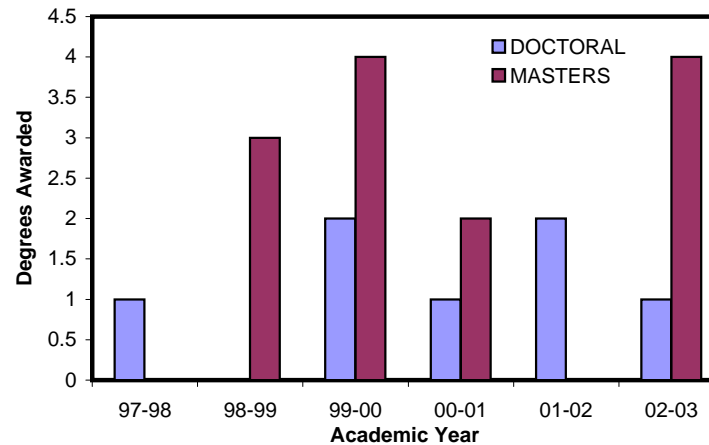

MATERIALS SCIENCE & ENG.

2002-2003

Graduate Enrollment:

	Doctoral	Masters	Post-Doc
Total	18	11	1
Gender: Male	11	5	1
Female	7	6	0
Newly-Enrolled	5	1	0
Male	4	1	0
Female	1	0	0
Minority: Total	0	0	0
Black	0	0	0
Citizenship: KY	1	6	0
International	15	4	1

Degrees Awarded:

	Doctoral	Masters
Total	1	4
Gender: Male	1	2
Female	0	2
Minority: Total	0	0
Black	0	0
Citizenship: KY	0	2
International	1	3

Assistantships & Fellowships:

	Fall 2002	Spring 2003
Teaching Asst.	3	3
TA Stipend	$50,582	
Research Asst.	12	11
RA Stipend	$202,835	
Graduate Asst.	0	0
GA Stipend	$0	
Fellowships	2	2
Fellow. Stipend	$34,125	
Total Stipend	$287,542	

Applications:

	Doctoral	Masters
Received	142	94
Completed	71	75
Admitted	11	5
Gender: Male	99	73
Female	43	21
Minority: Total	0	0
Black	0	0
Citizenship: KY	2	8
International	139	87

1997-1998 to 2002-2003

Degrees Awarded:

Tuition Scholarships:

Total Tuition Scholarships:	$156,888	
	Fall 2002	Spring 2003
TORA Awards		
Dean's RA Awards	1	1
KGS Awards	1	1

Graduate School Support:

Form of Support	No.	Amount
Dissertation Enhancement Award		
Commonwealth Research Award		
Student Support	2	$703
Visiting Distinguished Faculty		
Commonwealth Incentive Award