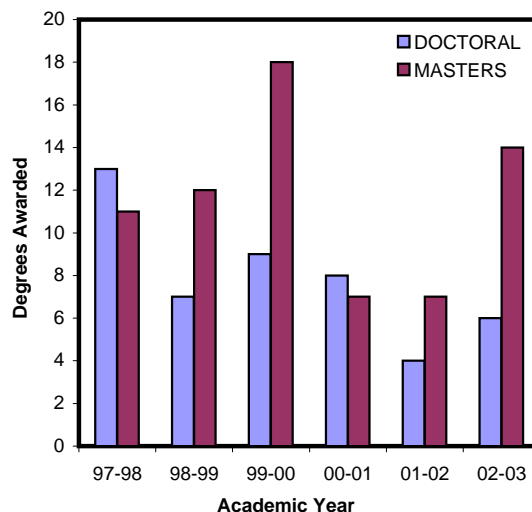

MATHEMATICS

2002-2003

Graduate Enrollment:

	Doctoral	Masters
Total	60	22
Gender: Male	39	11
Female	21	11
Newly-Enrolled	13	7
Male	9	4
Female	4	3
Minority: Total	3	0
Black	0	0
Citizenship: KY	23	10
International	12	7

Degrees Awarded:

	Doctoral	Masters
Total	6	14
Gender: Male	3	6
Female	3	8
Minority: Total	0	0
Black	0	0
Citizenship: KY	2	8
International	1	2

Assistantships & Fellowships:

	Fall 2002	Spring 2003
Teaching Asst.	69	57
TA Stipend	$776,219	
Research Asst.	3	8
RA Stipend	$85,500	
Graduate Asst.	0	0
GA Stipend	$539	
Fellowships	10	9
Fellow. Stipend	$117,469	
Total Stipend	$979,727	

Applications:

	Doctoral	Masters	Visiting
Received	79	57	1
Completed	44	33	1
Admitted	25	13	1
Gender: Male	54	34	0
Female	25	23	1
Minority: Total	5	1	0
Black	1	0	0
Citizenship: KY	13	14	1
International	45	31	0

1997-1998 to 2002-2003 Degrees Awarded:

Tuition Scholarships:

Total Tuition Scholarships:	$513,195	
	Fall 2002	Spring 2003
TORA Awards	3	3
Dean's RA Awards		
KGS Awards		

Graduate School Support:

Form of Support	No.	Amount
Dissertation Enhancement Award		
Commonwealth Research Award	1	$1,000
Student Support	3	$1,200
Visiting Distinguished Faculty		
Commonwealth Incentive Award