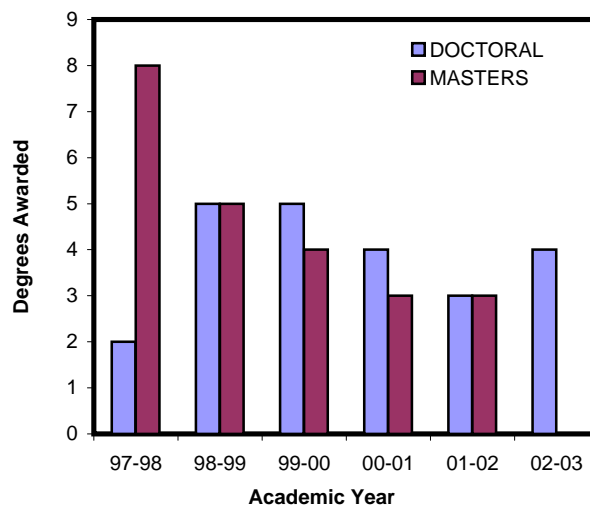

POLITICAL SCI.

2002-2003

Graduate Enrollment:

	Doctoral	Masters
Total	41	7
Gender: Male	32	4
Female	9	3
Newly-Enrolled	10	2
Male	9	0
Female	1	2
Minority: Total	0	1
Black	0	1
Citizenship: KY	17	6
International	14	0

Degrees Awarded:

	Doctoral
Total	4
Gender: Male	3
Female	1
Minority: Total	0
Black	0
Citizenship: KY	2
International	1

Assistantships & Fellowships:

	Fall 2002	Spring 2003
Teaching Asst.	13	12
TA Stipend	$144,069	
Research Asst.	0	2
RA Stipend	$21,902	
Graduate Asst.	1	1
GA Stipend	$5,132	
Fellowships	1	2
Fellow. Stipend	$21,000	
Total Stipend	$192,103	

Applications:

	Doctoral	Masters
Received	64	31
Completed	46	25
Admitted	34	9
Gender: Male	43	14
Female	21	17
Minority: Total	2	4
Black	2	2
Citizenship: KY	13	14
International	35	8

1997-1998 to 2002-2003

Degrees Awarded:

Tuition Scholarships:

Total Tuition Scholarships:	$112,096	
	Fall 2002	Spring 2003
TORA Awards		
Dean's RA Awards		
KGS Awards	2	2

Graduate School Support:

Form of Support	No.	Amount
Dissertation Enhancement Award		
Commonwealth Research Award		
Student Support	4	$1,570
Visiting Distinguished Faculty		
Commonwealth Incentive Award	2	$3,269